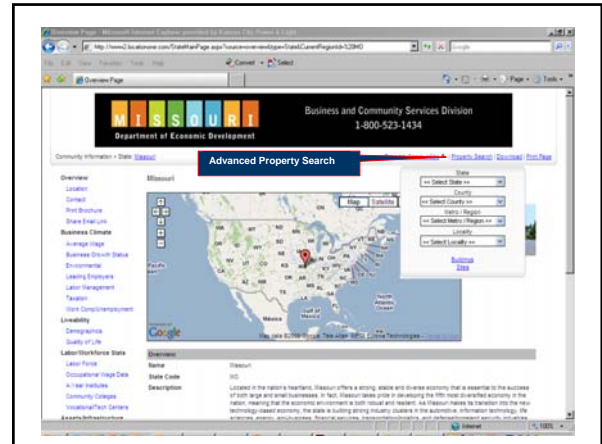

3,980 Buildings | 1,286 Sites **Missouri**

LocationOne.
Information System

Model for Data Sharing Excellence

Data Sharing Model Using The Internet

This model eliminates data entry duplication!

If you enter just one record, it can be viewed on multiple web sites...

- Your web site
- MOED’s
- MO Partnership’s
- Your Utility’s
- Any other partnering Econ. Dev. Org.

LocationOne.
Information System

Statistics Show...

- More than 95% of all economic development projects start on the Web
- Support partners marketing programs
- 40,000 + new visitors to the LocationOne every 90 days
- Time the average user spends in LocationOne per session is 8.0 + minutes.

LocationOne.
Information System

New Layout/Design

LocationOne.
Information System

HTML Header

Sedalia-Pettis County EDC Web Site

Header Using HTML

Blue Springs EDC Web Site

Header Using HTML