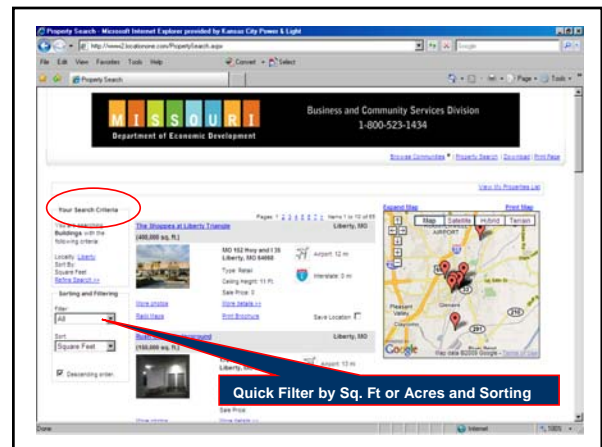

3,980 Buildings | 1,286 Sites **Missouri**

LocationOne.
Information System

Model for Data Sharing Excellence

Data Sharing Model Using The Internet

This model eliminates data entry duplication!

If you enter just one record, it can be viewed on multiple web sites...

- Your web site
- MOED’s
- MO Partnership’s
- Your Utility’s
- Any other partnering Econ. Dev. Org.

LocationOne.
Information System

Statistics Show...

- More than 95% of all economic development projects start on the Web
- Support partners marketing programs
- 40,000 + new visitors to the LocationOne every 90 days
- Time the average user spends in LocationOne per session is 8.0 + minutes.

LocationOne.
Information System

New Layout/Design

LocationOne.
Information System

HTML Header

Sedalia-Pettis County EDC Web Site

Header Using HTML

Blue Springs EDC Web Site

Header Using HTML