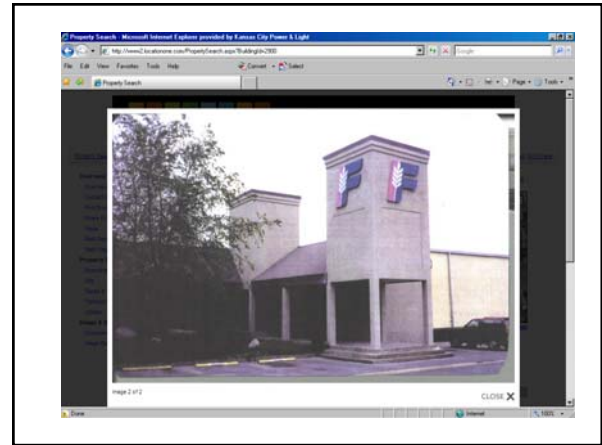

LocationOne.
Information System

HTML Header

Sedalia-Pettis County EDC Web Site