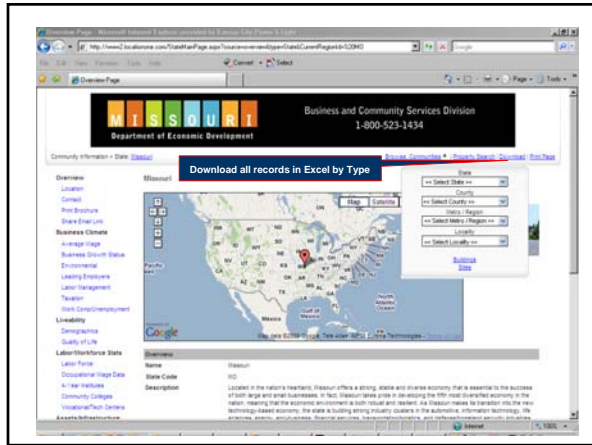

3,980 Buildings | 1,286 Sites **Missouri**

LocationOne.
Information System

Model for Data Sharing Excellence

Data Sharing Model Using The Internet

This model eliminates data entry duplication!

If you enter just one record, it can be viewed on multiple web sites...

- Your web site
- MOED’s
- MO Partnership’s
- Your Utility’s
- Any other partnering Econ. Dev. Org.

LocationOne.
Information System

Statistics Show...

- More than 95% of all economic development projects start on the Web
- Support partners marketing programs
- 40,000 + new visitors to the LocationOne every 90 days
- Time the average user spends in LocationOne per session is 8.0 + minutes.

LocationOne.
Information System

New Layout/Design

LocationOne.
Information System

HTML Header

Sedalia-Pettis County EDC Web Site

Header Using HTML

Blue Springs EDC Web Site

Header Using HTML