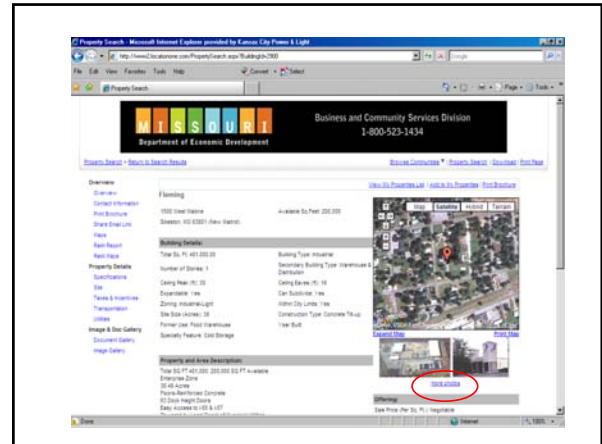

3,980 Buildings | 1,286 Sites **Missouri**

LocationOne.
Information System

Model for Data Sharing Excellence

Data Sharing Model Using The Internet

This model eliminates data entry duplication!

If you enter just one record, it can be viewed on multiple web sites...

- Your web site
- MOED’s
- MO Partnership’s
- Your Utility’s
- Any other partnering Econ. Dev. Org.

LocationOne.
Information System

Statistics Show...

- More than 95% of all economic development projects start on the Web
- Support partners marketing programs
- 40,000 + new visitors to the LocationOne every 90 days
- Time the average user spends in LocationOne per session is 8.0 + minutes.

LocationOne.
Information System

New Layout/Design

LocationOne.
Information System

HTML Header

Sedalia-Pettis County EDC Web Site

Header Using HTML

Blue Springs EDC Web Site

Header Using HTML