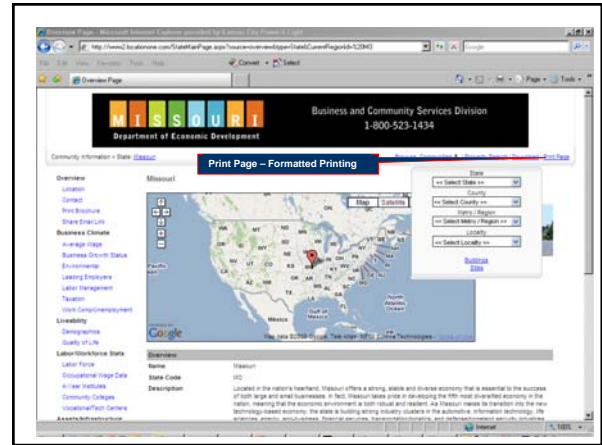

3,980 Buildings | 1,286 Sites **Missouri**

LocationOne.
Information System

Model for Data Sharing Excellence

Data Sharing Model Using The Internet

This model eliminates data entry duplication!

If you enter just one record, it can be viewed on multiple web sites...

- Your web site
- MOED’s
- MO Partnership’s
- Your Utility’s
- Any other partnering Econ. Dev. Org.

LocationOne.
Information System

Statistics Show...

- More than 95% of all economic development projects start on the Web
- Support partners marketing programs
- 40,000 + new visitors to the LocationOne every 90 days
- Time the average user spends in LocationOne per session is 8.0 + minutes.

LocationOne.
Information System

New Layout/Design

LocationOne.
Information System

HTML Header

Sedalia-Pettis County EDC Web Site

Header Using HTML

Blue Springs EDC Web Site

Header Using HTML