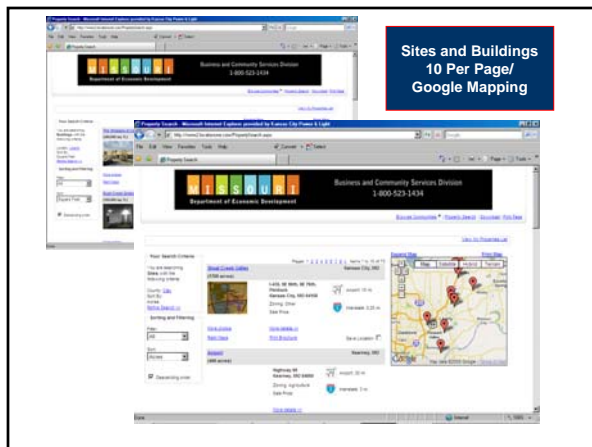

3,980 Buildings | 1,286 Sites **Missouri**

LocationOne.
Information System

Model for Data Sharing Excellence

Data Sharing Model Using The Internet

This model eliminates data entry duplication!

If you enter just one record, it can be viewed on multiple web sites...

- Your web site
- MOED’s
- MO Partnership’s
- Your Utility’s
- Any other partnering Econ. Dev. Org.

LocationOne.
Information System

Statistics Show...

- More than 95% of all economic development projects start on the Web
- Support partners marketing programs
- 40,000 + new visitors to the LocationOne every 90 days
- Time the average user spends in LocationOne per session is 8.0 + minutes.

LocationOne.
Information System

New Layout/Design

LocationOne.
Information System

HTML Header

Sedalia-Pettis County EDC Web Site

Header Using HTML

Blue Springs EDC Web Site

Header Using HTML