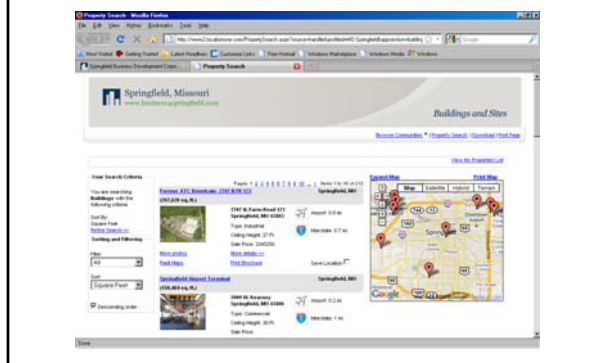

LocationOne.
Information System

New Layout/Design

LocationOne.
Information System

HTML Header

Sedalia-Pettis County EDC Web Site

Header Using HTML

Blue Springs EDC Web Site

Header Using HTML

Header Using an Image

Header Using an Image

LocationOne.
Information System

Special Offer to Missouri
Economic Development Organizations

Customized Header/\$250

To order, call: 800-200-3630

LocationOne.
Information System