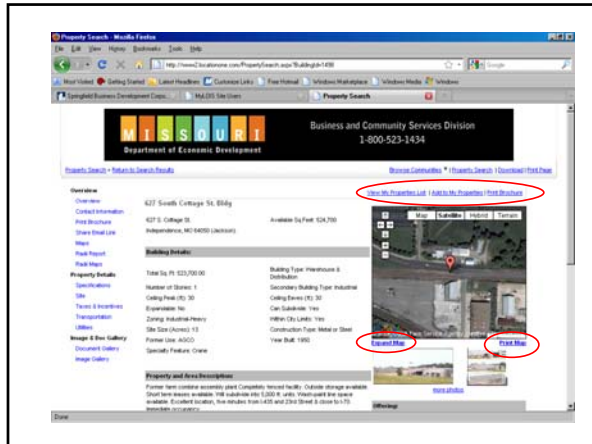

3,980 Buildings | 1,286 Sites **Missouri**

LocationOne.
Information System

Model for Data Sharing Excellence

Data Sharing Model Using The Internet

This model eliminates data entry duplication!

If you enter just one record, it can be viewed on multiple web sites...

- Your web site
- MOED’s
- MO Partnership’s
- Your Utility’s
- Any other partnering Econ. Dev. Org.

LocationOne.
Information System

Statistics Show...

- More than 95% of all economic development projects start on the Web
- Support partners marketing programs
- 40,000 + new visitors to the LocationOne every 90 days
- Time the average user spends in LocationOne per session is 8.0 + minutes.

LocationOne.
Information System

New Layout/Design

LocationOne.
Information System

HTML Header

Sedalia-Pettis County EDC Web Site

Header Using HTML

Blue Springs EDC Web Site

Header Using HTML