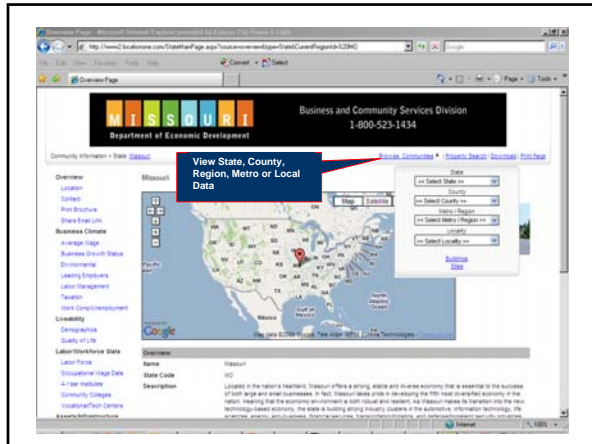

LocationOne.
Information System

Brief History

- Missouri DED has been a subscriber since 2001.
- Under Missouri DED’s contract, every economic development organization can have their own customized view/access to LOIS at no charge.
- Responsibility of the Data- A partnership.
- LocationOne is a recognized leader in site selection systems in the US.

3,980 Buildings | 1,286 Sites **Missouri**

LocationOne.
Information System

Model for Data Sharing Excellence

Data Sharing Model Using The Internet

This model eliminates data entry duplication!

If you enter just one record, it can be viewed on multiple web sites...

- Your web site
- MOED’s
- MO Partnership’s
- Your Utility’s
- Any other partnering Econ. Dev. Org.

LocationOne.
Information System

Statistics Show...

- More than 95% of all economic development projects start on the Web
- Support partners marketing programs
- 40,000 + new visitors to the LocationOne every 90 days
- Time the average user spends in LocationOne per session is 8.0 + minutes.

LocationOne.
Information System

New Layout/Design

LocationOne.
Information System

HTML Header

Sedalia-Pettis County EDC Web Site

Header Using HTML

Blue Springs EDC Web Site

Header Using HTML